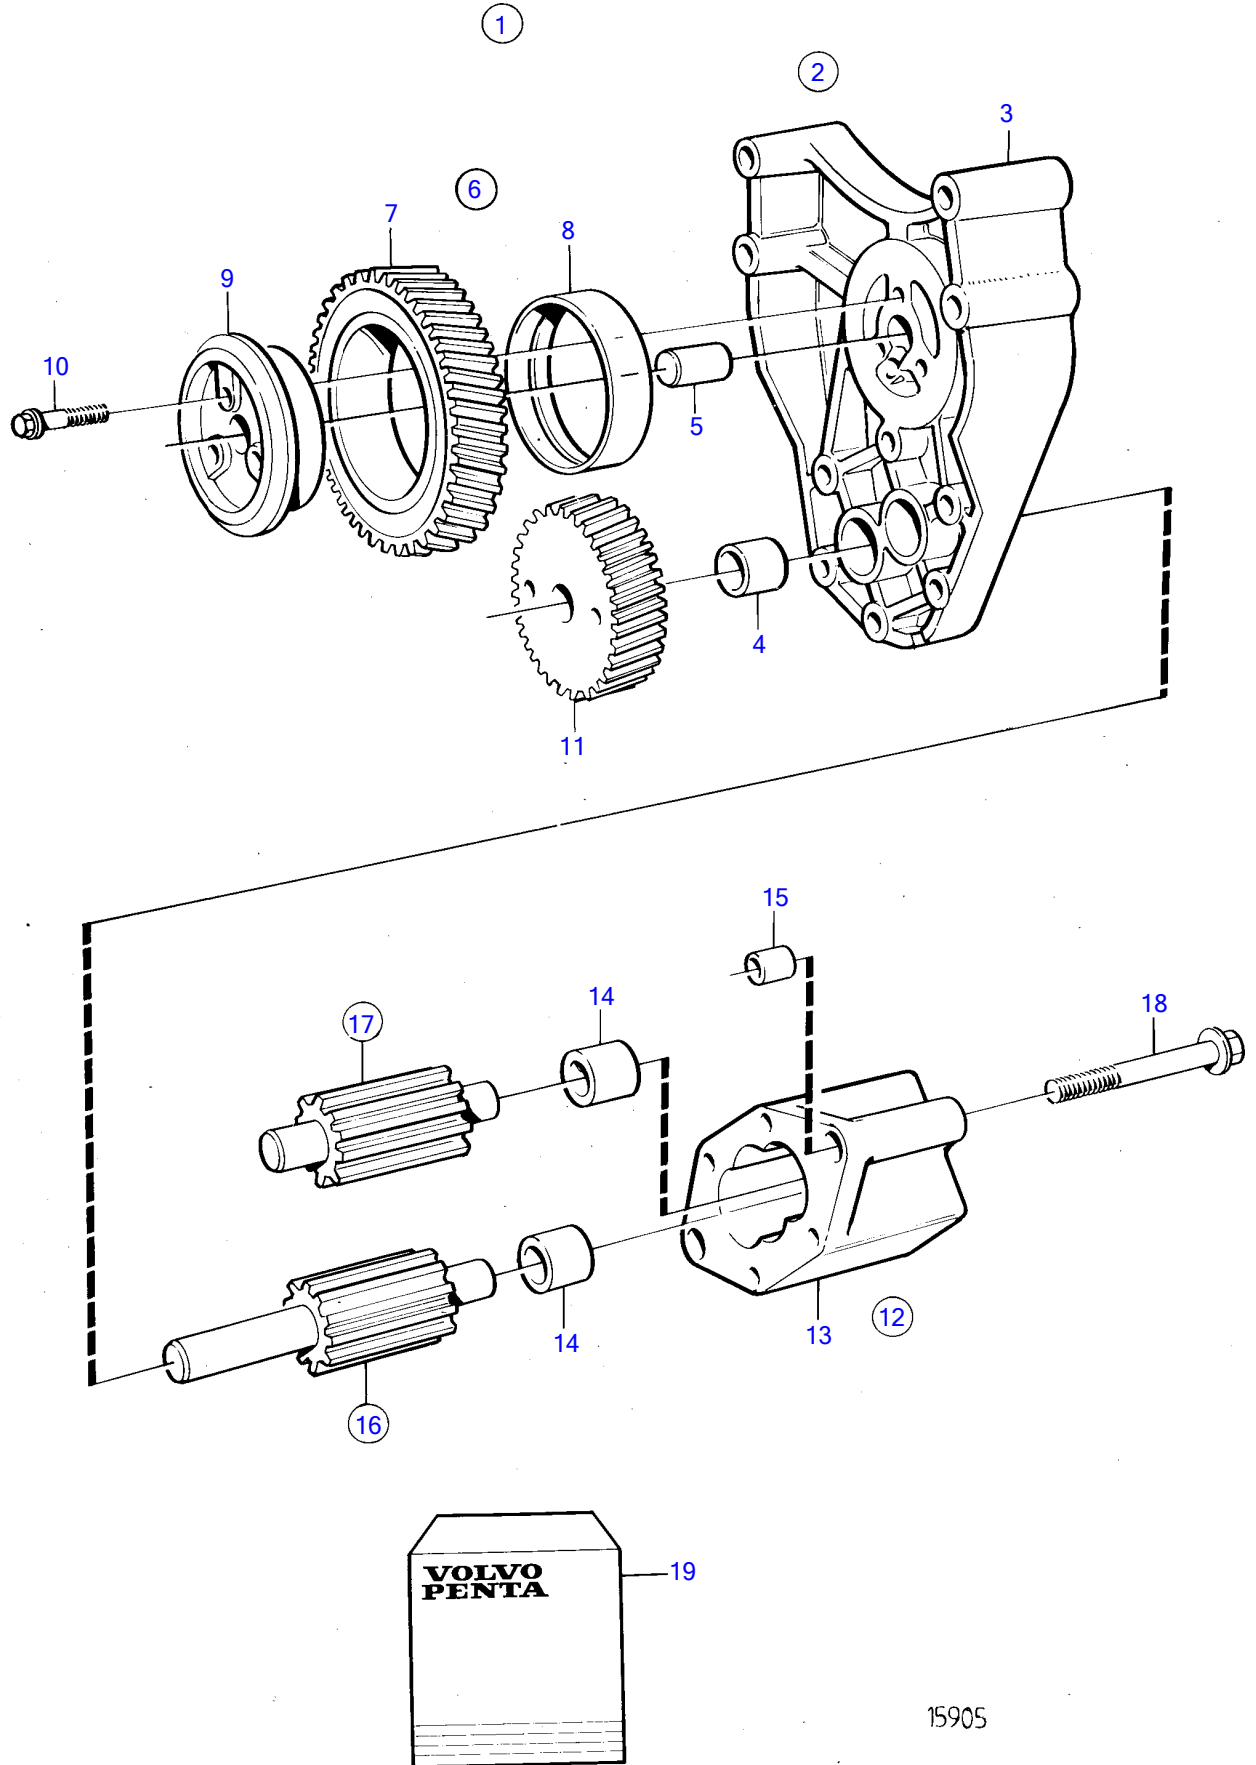

TAMD71B, TAMD73P-A, TAMD73WJ-A

TAMD71B, TAMD73P-A, TAMD73WJ-A

REF	PART NO.	QTY	DESCRIPTION	NOTES
1	864760	1	Oil pump	
2	471571	1	• Bracket	
3		1	• • Bracket	
4	470347	2	• • • Bushing	Included in overhaul kit.
5	191171	1	• • Pin	
6	471942	1	• Idler gear	
7		1	• • Idler gear	
8		1	• • Bushing	
9	420048	1	• Bearing sleeve	
10	471586	1	• Screw	
11	471941	1	• Gear	
12	(470344)	1	• Oil pump housing	Obsolete part
13		1	• • Housing	
14	470347	2	• • • Bushing	Included in overhaul kit.
15	401146	2	• • Guide sleeve	
16		1	• Shaft, with gear	Included in overhaul kit.
17		1	• Shaft, with gear	Included in overhaul kit.
18	965183	2	• Flange screw	L=90mm
19	276156	1	Overhaul kit	See group 99